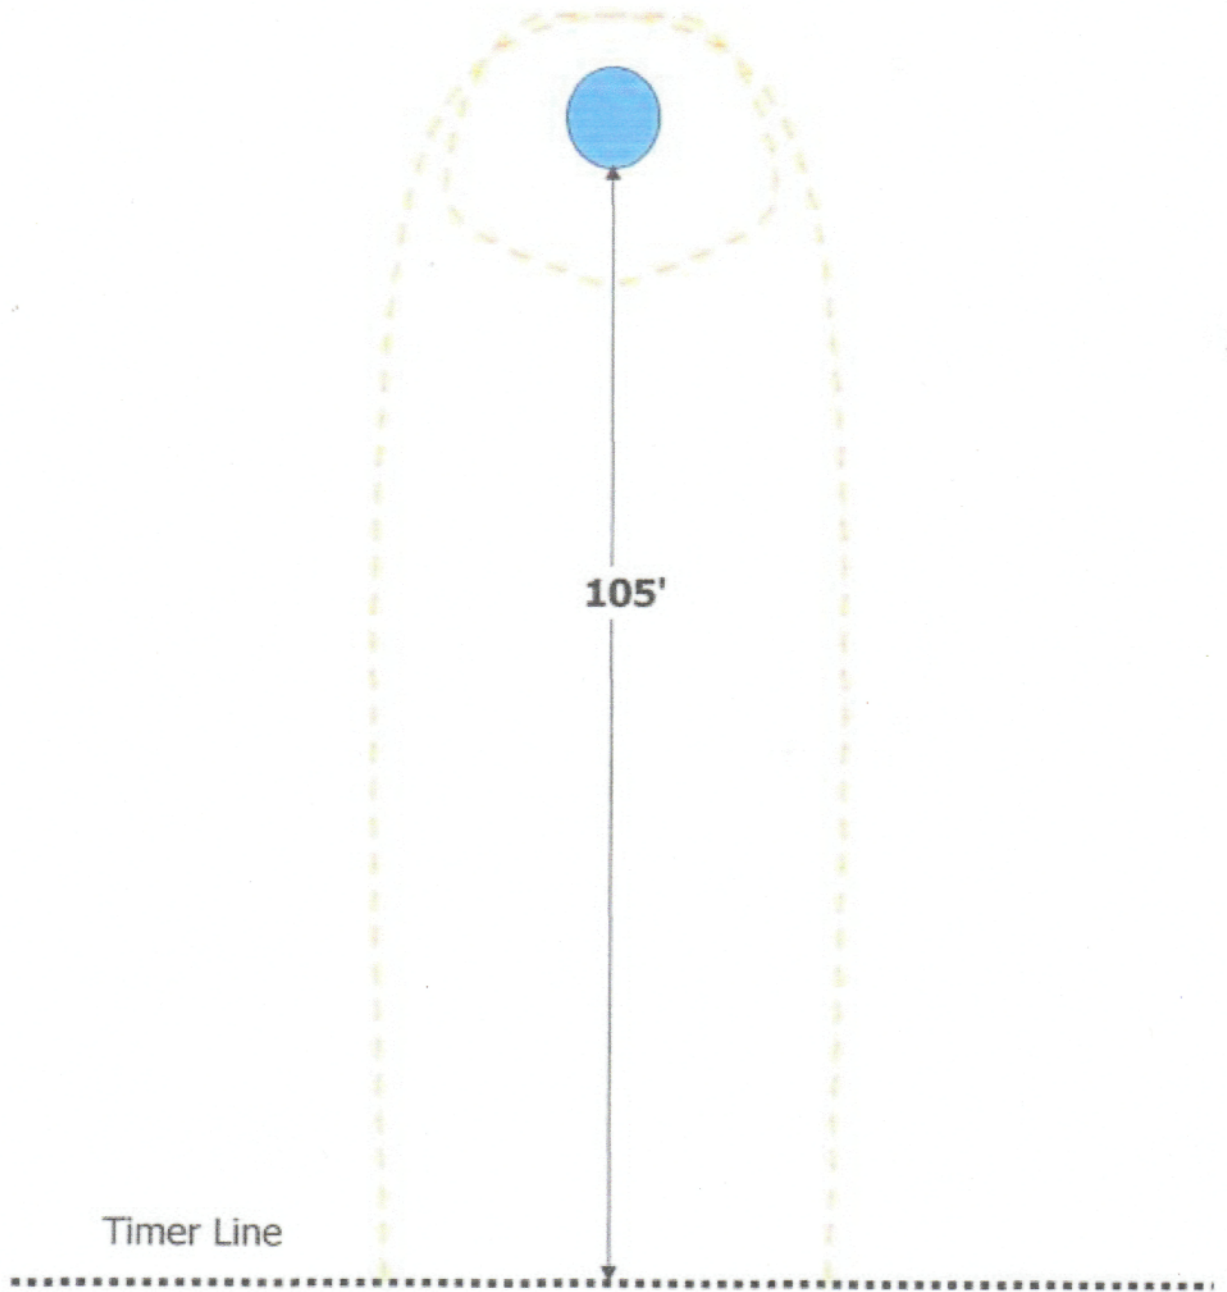

## Turn N Burn

Left or right hand pattern may be used.  
Props: 1 large barrel.